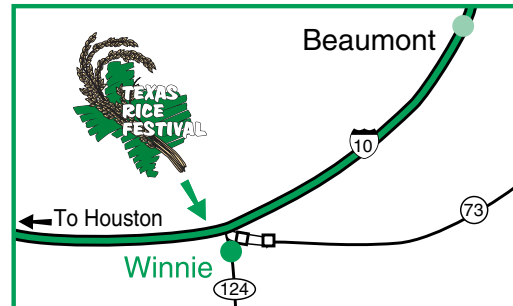

Winnie is located off IH-10, at Exit 829, between Houston and Beaumont, with lodging and RV facilities available.

For more information:

Texas Rice Festival

(409) 296-4404

www.TexasRiceFestival.org

email:trf01@windstream.net